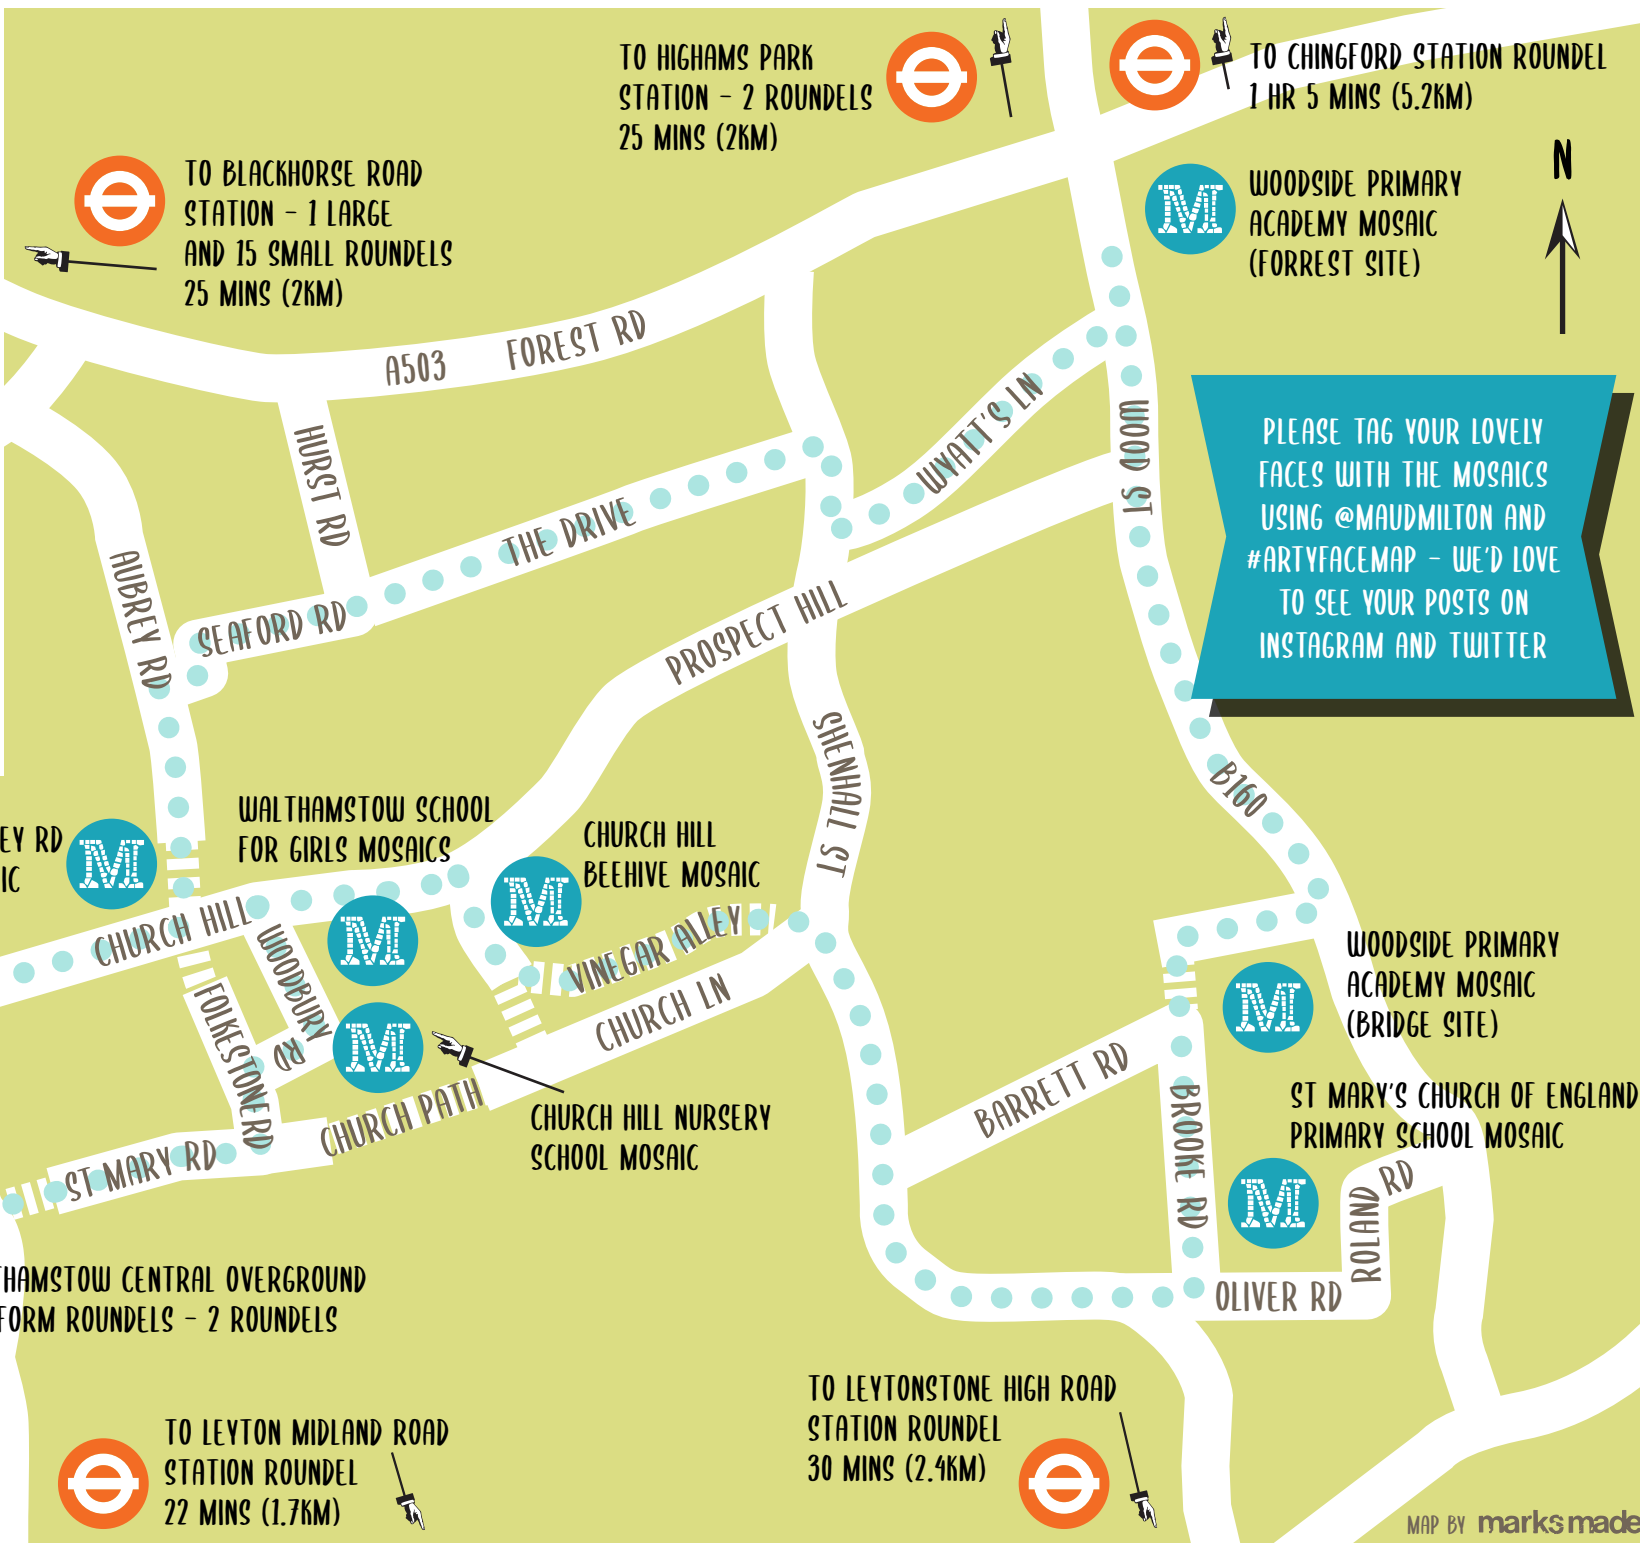

USE THIS MAP AS A WALKING/CYCLING
GUIDE TO VIEW ARTYFACE'S MOSAICS
AROUND WALTHAM FOREST

KEY

-  STREET MOSAICS
-  OVERGROUND ROUNDELS
-  SUGGESTED WALKING/CYCLING ROUTE

 TO BLACKHORSE ROAD
STATION - 1 LARGE
AND 15 SMALL ROUNDELS
25 MINS (2KM)

TO HIGHAMS PARK
STATION - 2 ROUNDELS
25 MINS (2KM)

 TO CHINGFORD STATION ROUNDEL
1 HR 5 MINS (5.2KM)

 WOODSIDE PRIMARY
ACADEMY MOSAIC
(FORREST SITE)

PLEASE TAG YOUR LOVELY
FACES WITH THE MOSAICS
USING @MAUDMILTON AND
#ARTYFACEMAP - WE'D LOVE
TO SEE YOUR POSTS ON
INSTAGRAM AND TWITTER

 TO ST JAMES STREET
STATION - 2 ROUNDELS
12 MINS (900M)

AUBREY RD
MOSAIC 

WALTHAMSTOW SCHOOL
FOR GIRLS MOSAICS

CHURCH HILL
BEEHIVE MOSAIC 

CHURCH HILL
MOSAIC 

VINEGAR ALLEY
MOSAIC 

CHURCH PATH
MOSAIC 

CHURCH HILL NURSERY
SCHOOL MOSAIC

 TO LEYTON MIDLAND ROAD
STATION ROUNDEL
22 MINS (1.7KM)

TO LEYTONSTONE HIGH ROAD
STATION ROUNDEL
30 MINS (2.4KM)