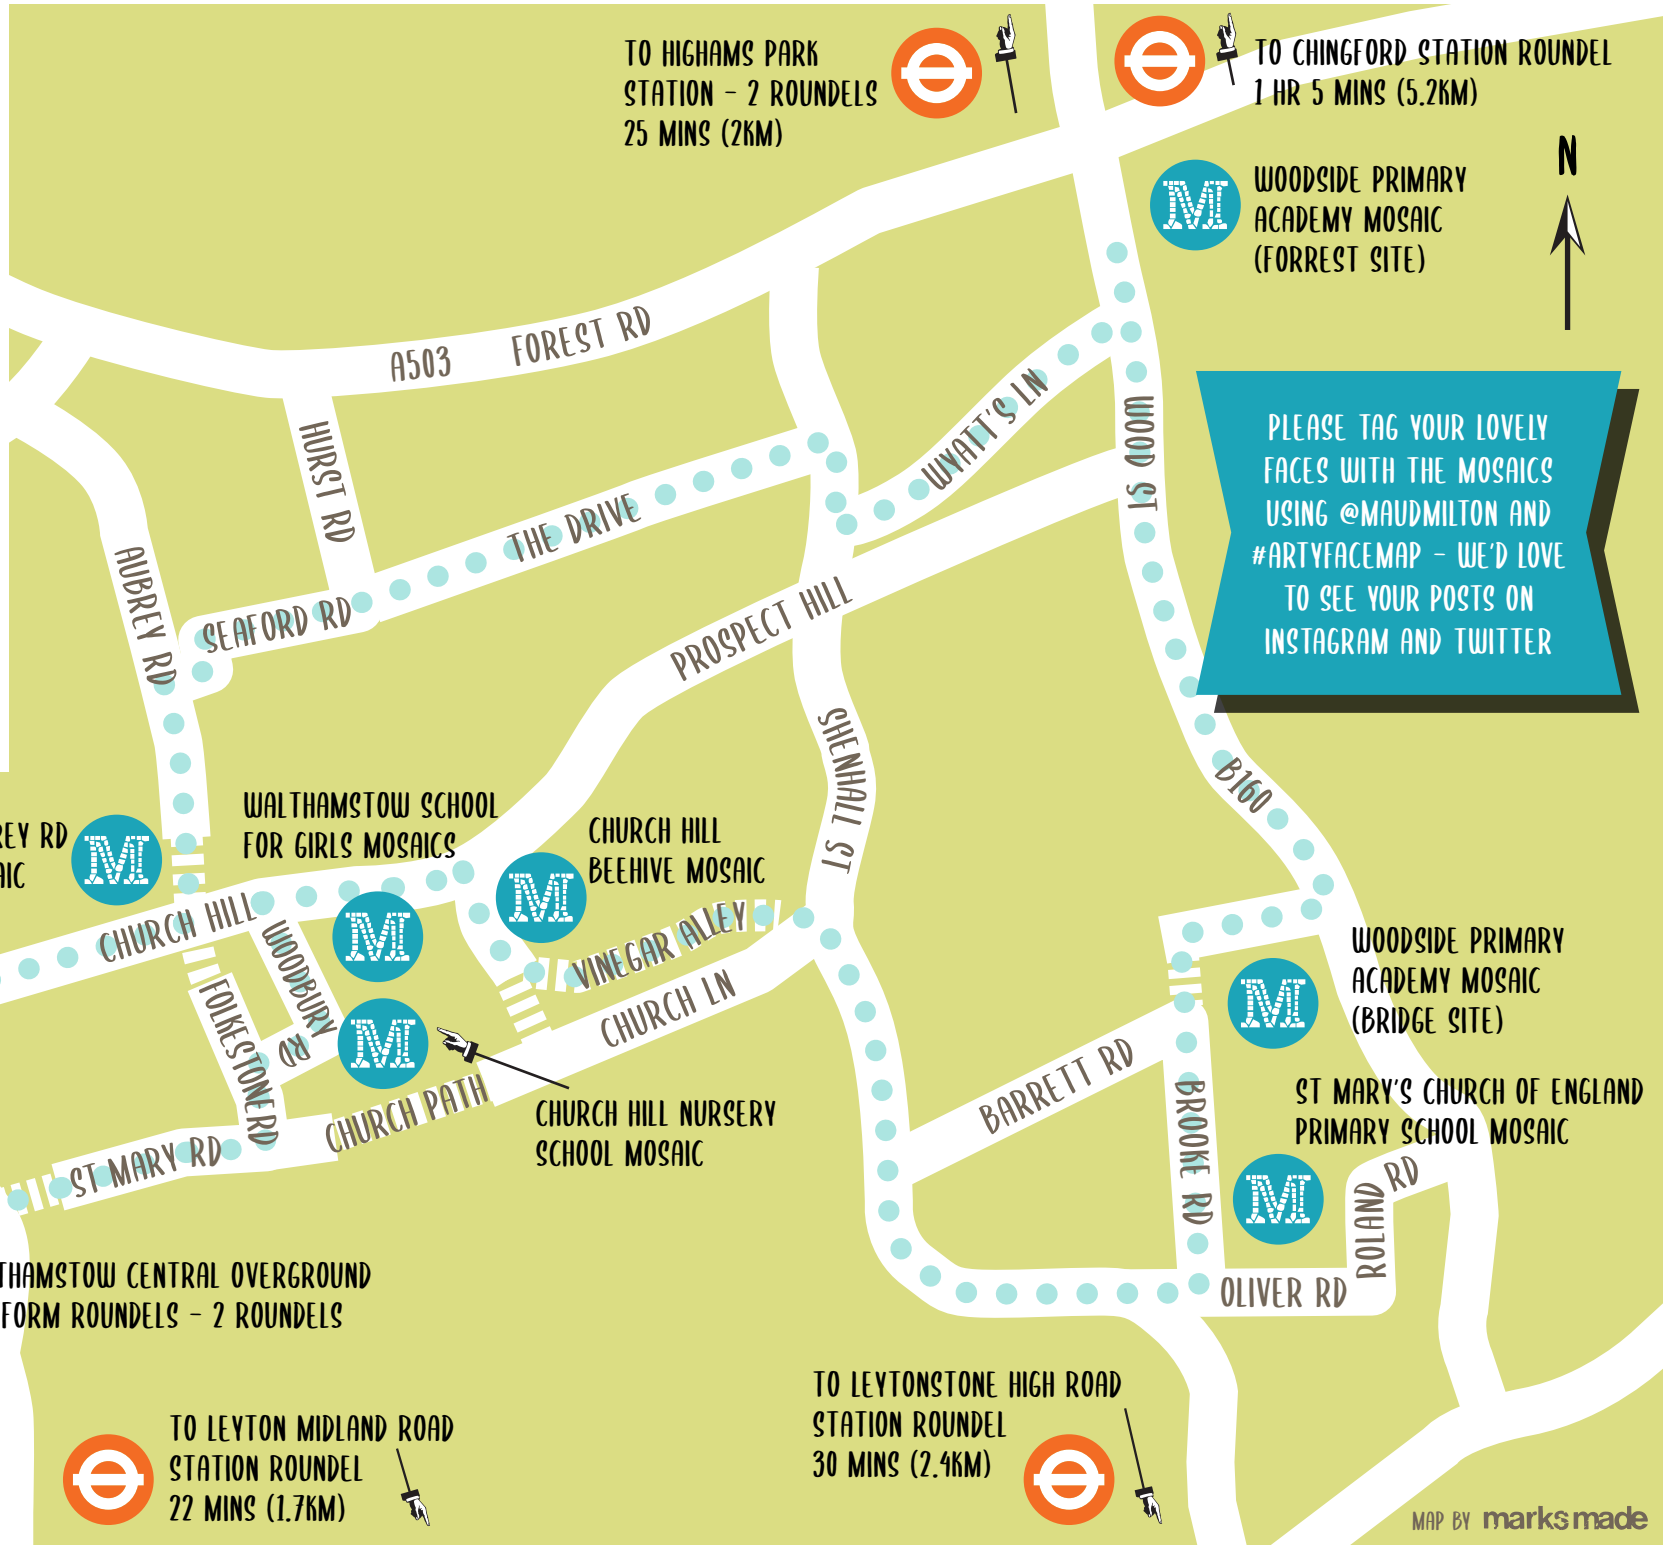

USE THIS MAP AS A WALKING/CYCLING  
GUIDE TO VIEW ARTYFACE'S MOSAICS  
AROUND WALTHAM FOREST

KEY

-  STREET MOSAICS
-  OVERGROUND ROUNDELS
-  SUGGESTED WALKING/CYCLING ROUTE

PLEASE TAG YOUR LOVELY FACES WITH THE MOSAICS USING @MAUDMILTON AND #ARTYFACEMAP - WE'D LOVE TO SEE YOUR POSTS ON INSTAGRAM AND TWITTER